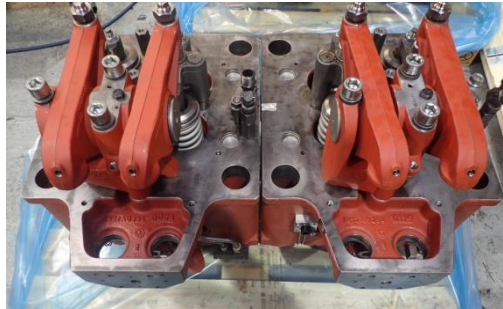

PIECE	NUMBER OF PIECE
INJECTOR	7
LINER	9
VALVE	3
COVER	8
FUEL PUMPS	8
PISTON	8
OIL PUMPS	3
OIL COOLER	1

LIST OF SHIP SPARE PARTS AND EQUIPMENT

- MAN 8 L40-54

PIECE	NUMBER OF PIECE
COVER	8
LINER	10
PISTON	9
EXSHAUST VALVE	3
LATHE WHEEL	1
FUEL PUMPS	7
WATER JACKET	9
PISTON ROD	3

LIST OF SHIP SPARE PARTS AND EQUIPMENT

- WARTSILA 12V32LN

PIECE	NUMBER OF PIECE
COVER	24
LINER	24
PISTON	24
FUEL PUMPS	24
OIL PUMPS	4
CRANK	2

- WARTSILA 12V32E

PIECE	NUMBER OF PIECE
COVER	24
LINER	24
PISTON	24
FUEL PUMPS	24

LIST OF SHIP SPARE PARTS AND EQUIPMENT

OIL PUMPS

4

CRANK

2

- WARTSILA 8R32E

PIECE

NUMBER OF PIECE